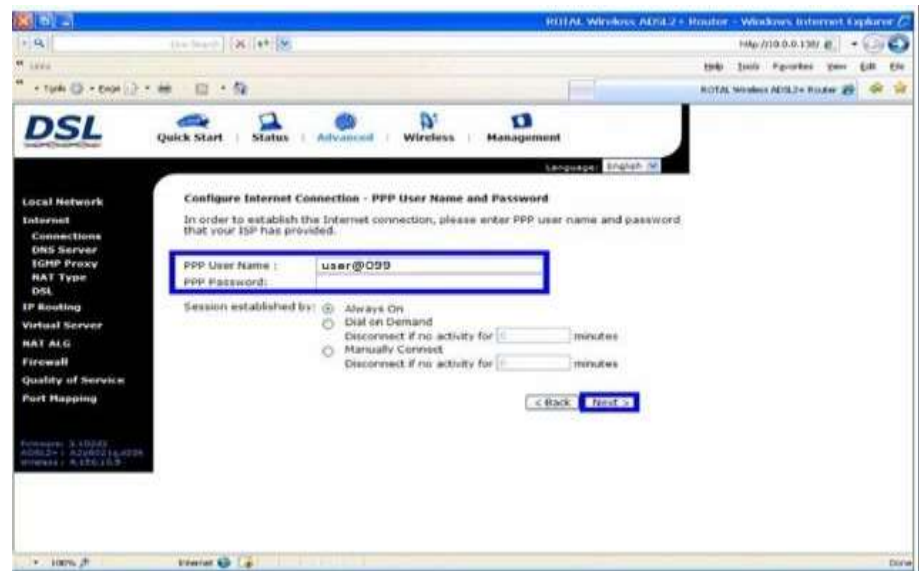

8. ومن ثم الرجاء الضغط على التالي "Next".