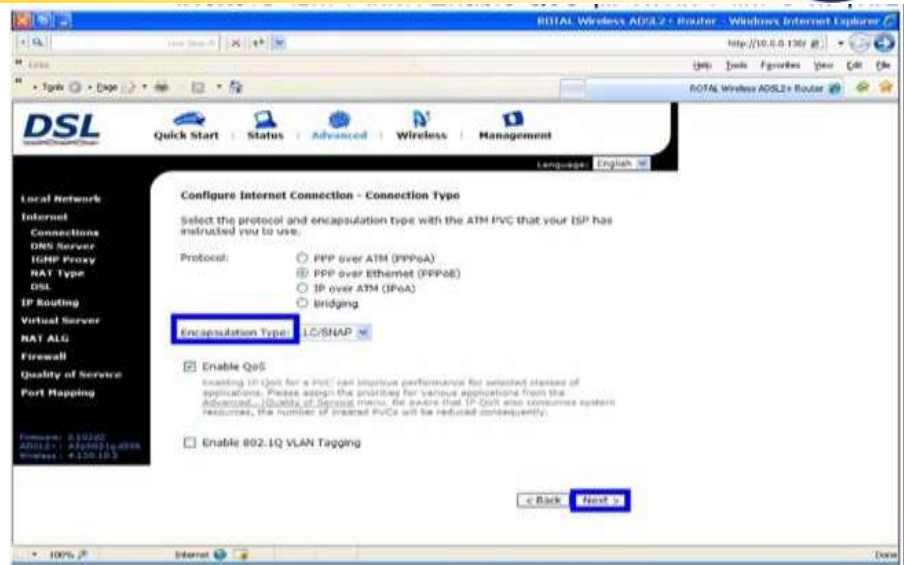

7. يجب الضغط على التالي next ومن ثم طباعة اسم المستخدم وكلمة السر الذي حصلت عليه من شركة مزود الانترنت بشكل صحيح