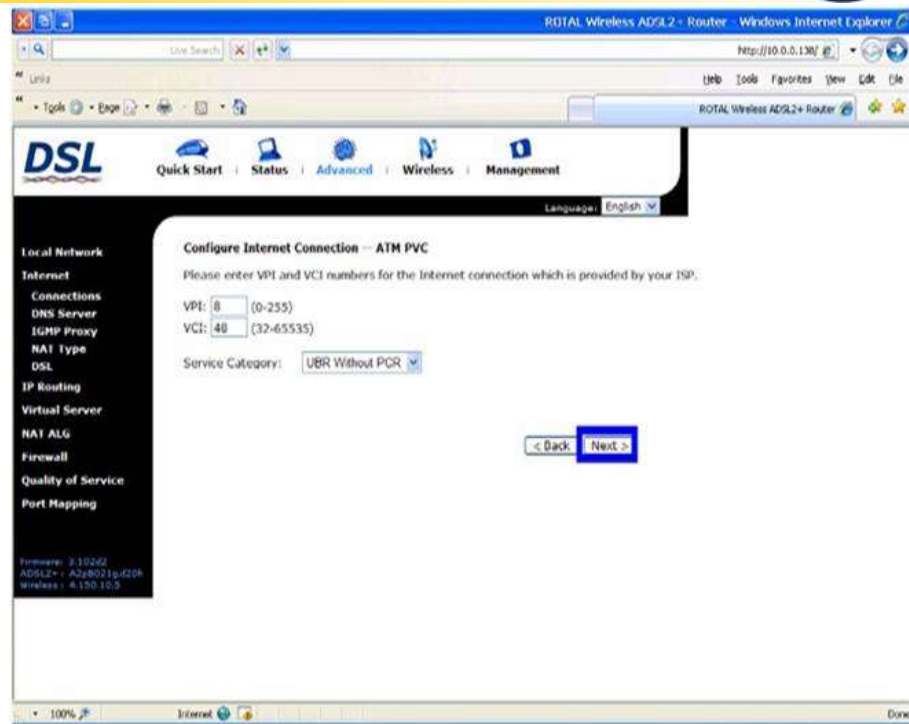

6. على الشاشة تظهر Enable Qos يجب ازالتها ومن ثم الضغط على "Next".